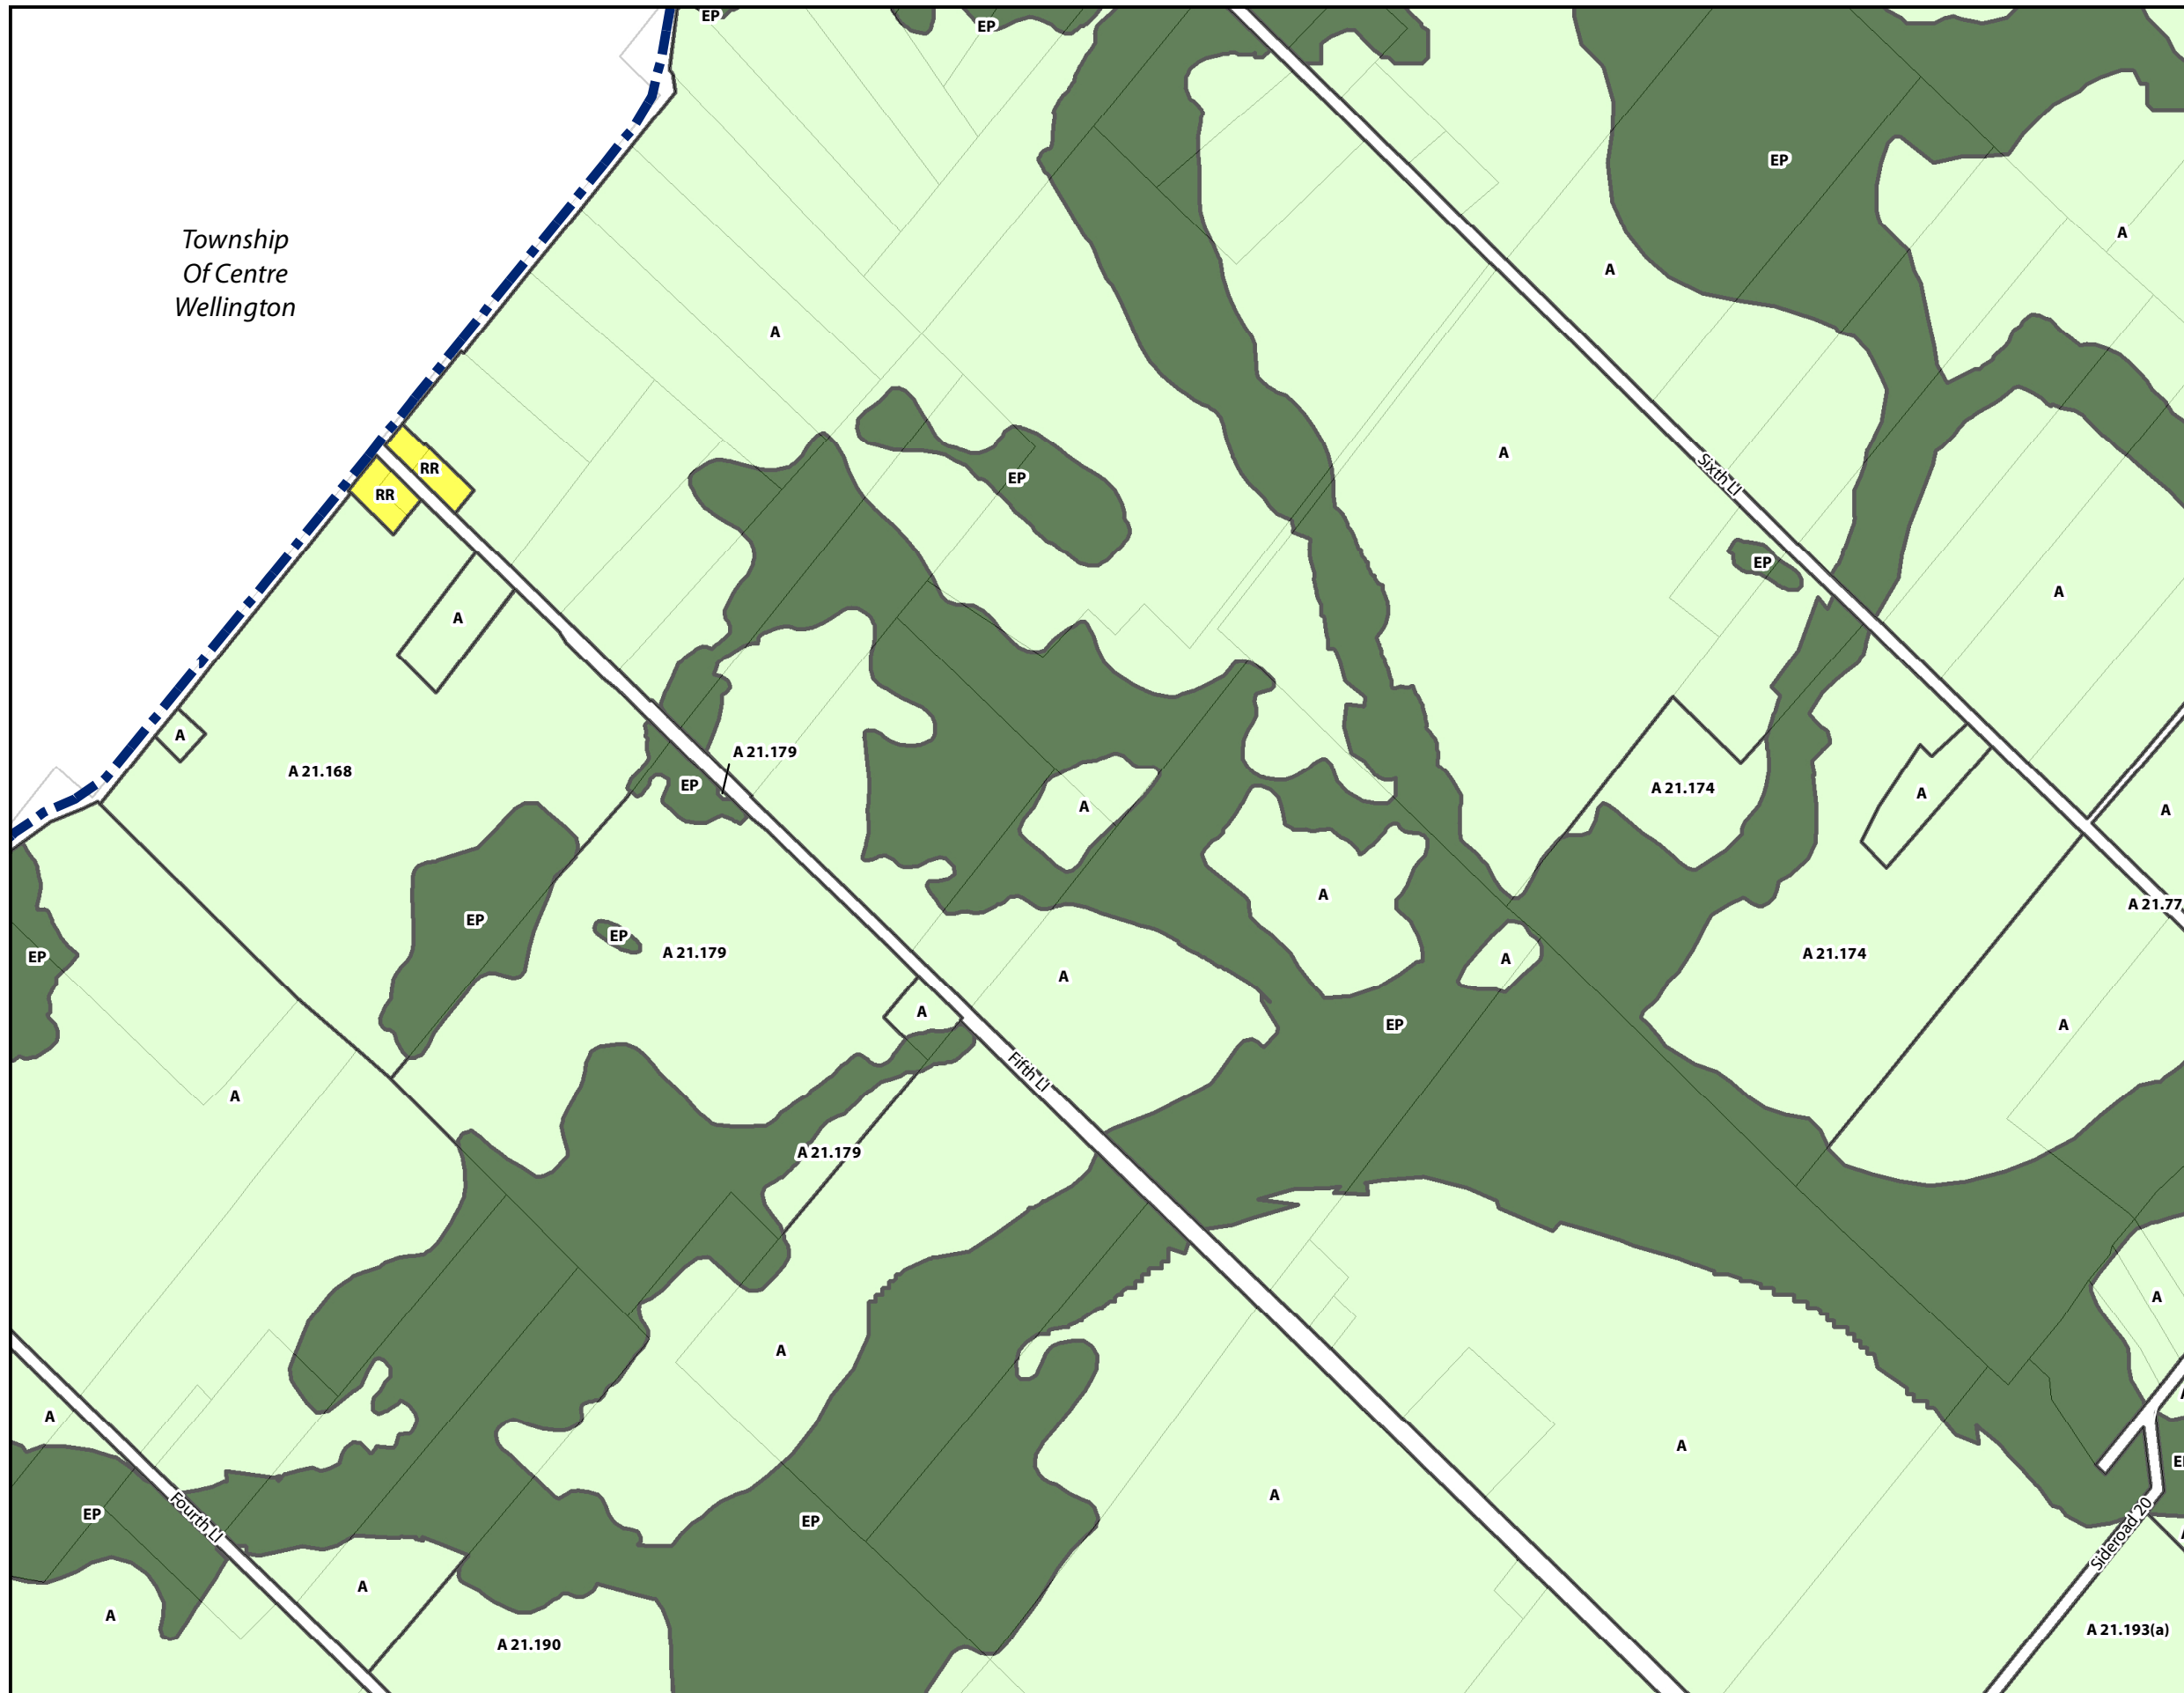

Schedule A Map 56

Neighbouring Maps

	59	60
55	56	57
50	51	52

Legend

- Township Boundary
- Property Boundary
- Zoning**
- Agricultural (A)
- Environmental Protection (EP)
- Rural Residential (RR)

To be read in conjunction with Zoning By-law 40/2016
DO NOT USE FOR SURVEY OR NAVIGATION PURPOSES
This map is for reference only and may not be accurate.
Some data gathered by Wellington County, 2016.
Includes material which is copyright of the Queen's Printer for Ontario.